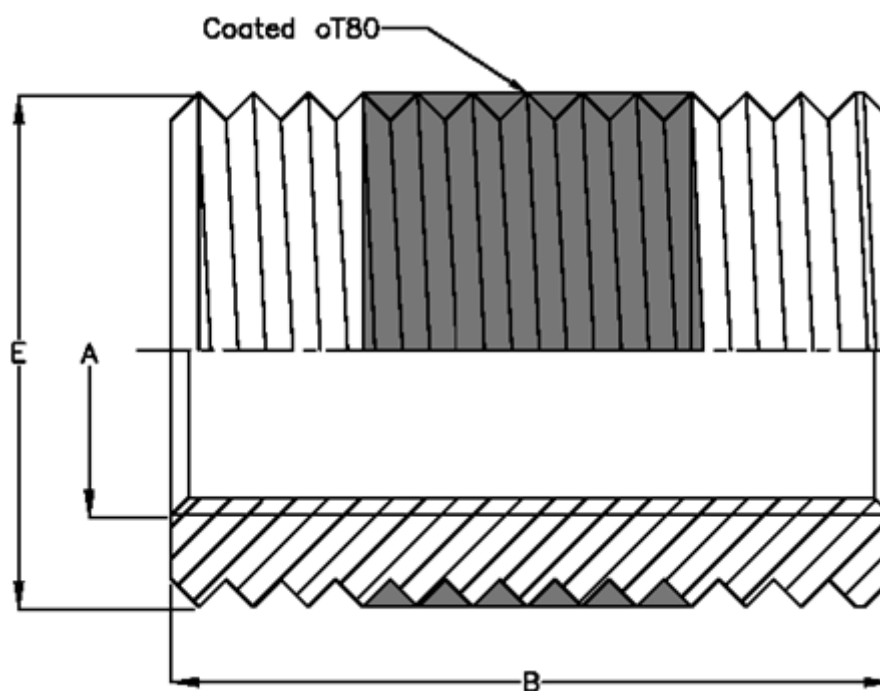

Article number: 12974000060100
Description: KLEE-coil 974 000 060.100
M6 Unhardened/chr. yellow

Measures

Female thread A	= M6
Length B	= 15
Male thread E	= M8
Type	= 97x 000 060.100